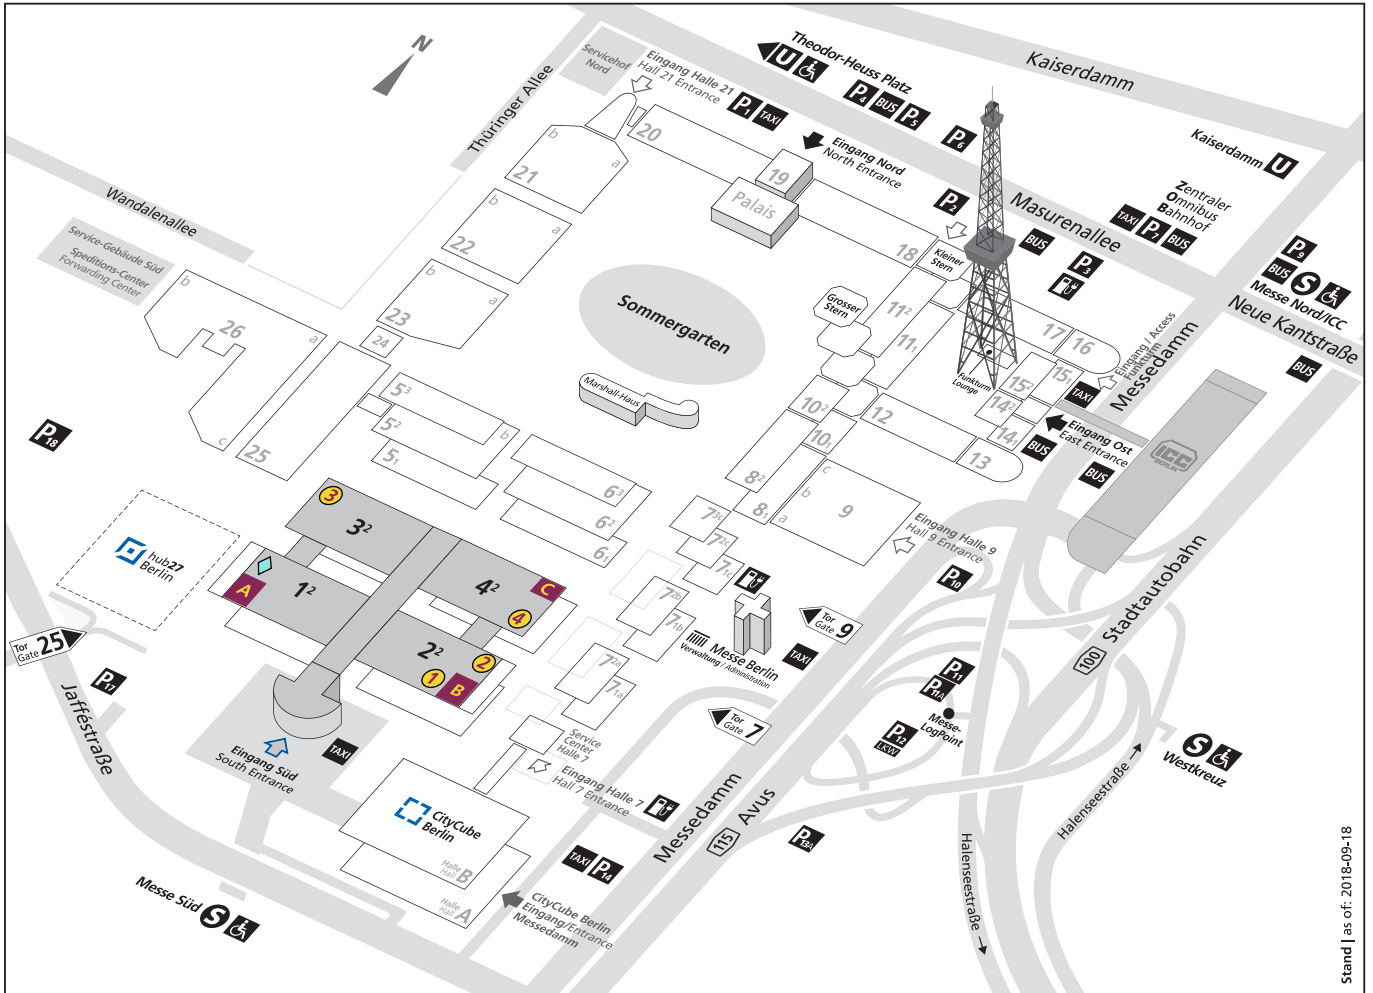

Messegelände Berlin | Berlin Exhibition Grounds

Stand | as of: 2018-09-18

- Messe | Trade Fair
- Stage
- Hub
- Box